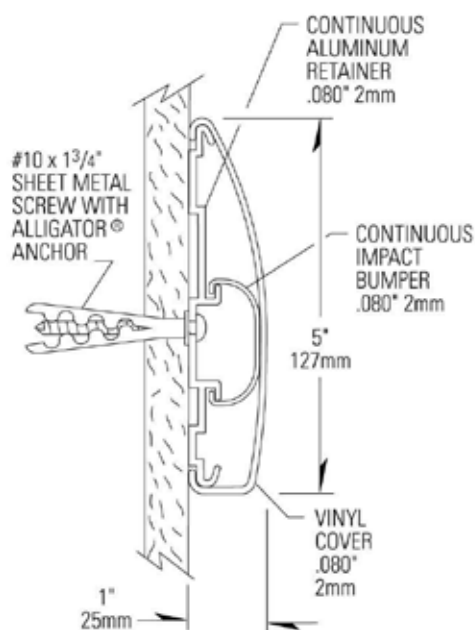

1500

- ▶ 5" (127mm) of wall protection, extends 1" (25mm) from wall
- ▶ Mounted on a sturdy .080" (2mm) thick, continuous aluminum retainer
- ▶ .080" (2mm) thick, scratch and stain resistant rigid vinyl cover
- ▶ Manufactured in 12' standard lengths
- ▶ All mounting fasteners are included with each order
- ▶ 1500W Model - Manufactured with woodland pattern full wrap